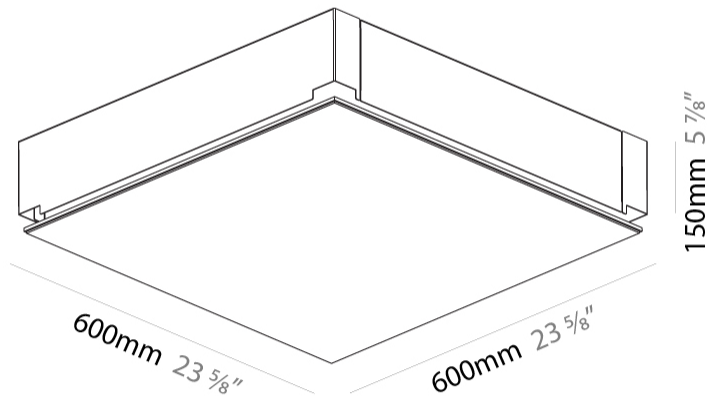

PHYSICAL

Shape: Square
Length (mm): 600
Length (in): 23 5/8
Width (mm): 600
Width (in): 23 5/8
Height (mm): 150
Height (in): 5 7/8
Ceiling Thickness (mm): 10 / 12.5 / 15 / 25 / 30
Ceiling Thickness (in): 3/8 or 1/2 or 9/16 or 1 or 1 3/16
Min. Recessing Depth (mm): 180
Min. Recessing Depth (in): 7 1/16
Light Distribution: Direct
Diffuser: PMMA - Opal
Fixture Finish: SSR / BKV / CWI / CRY / HAB / LAG / UFT / ITA / RUA / RUR / MIC / FTG / MYG / TWT / LOD / PUS / FRO / FUP / KIA / POP / BLS / SPG / MEY / GOH / GUM / CHC / COM / ABZ / JAG / OBR / MOS / ROR
Fixture Material: Aluminum
Cut-out Measurements: 635mm / 25" x 635mm / 25"
Upon Request: Unique Sizes Unique Ceiling Thickness Unique Mounting Depth Spot Inserts

ELECTRICAL

Lamp Type: LED (Zhaga Standard)
Input Wattage (W): 55
Total Output Wattage (W): 46
Dimming: [Tri-Mode (Non-Dimming and Phase Dimming (120Vac only) and 0-10V Dimming)](#)
Driver Included: Yes
Driver Location: Integrated
Driver Type: Constant Current - Universal
Driver Class: Class 2
Input Voltage (V): 120 - 277
Constant Current (MA): 350

LED

Color Temperature (°K): 3000 / 3500 / 4000
Max. Delivered Lumen (lm): 4350 / 4410 / 4500
CRI: >80 CRI
Efficiency (%): 65% (5mm Perspex)|65.10%
Lamp Life (hrs): 50000
Upon Request: RGB-W Tunable White Special Color Temperature CRI90

OPTICAL

RATINGS AND CERTIFICATIONS

Certified By: Certified for North American Standards
IP rating: IP20

180mm
7 1/16"

635mm x 635mm
25" x 25"